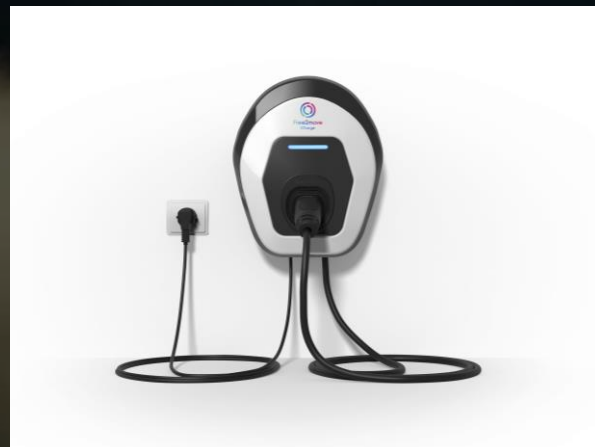

This document represent an overview.

7 1 8 0 8 9 7 1

RANGE OF SMARTPHONE CHARGERS AND CABLES

A close-up photograph of a person's hand plugging a black charging cable into the charging port of a dark-colored vehicle. The background shows a blurred landscape of mountains under a blue sky. The image is overlaid with a semi-transparent dark grey menu on the left side.

E-MOBILITY

Jeep

AUTHENTIC ACCESSORIES

NEW JEEP COMPASS
AUTHENTIC ACCESSORIES

E-MOBILITY

ELECTRICAL ACCESSORIES

See Online Catalogue
CHARGING STATION (WALL BOX) BEV DELTA OBC

See Online Catalogue
CHARGING STATION (WALL BOX) PHEV DELTA OBC