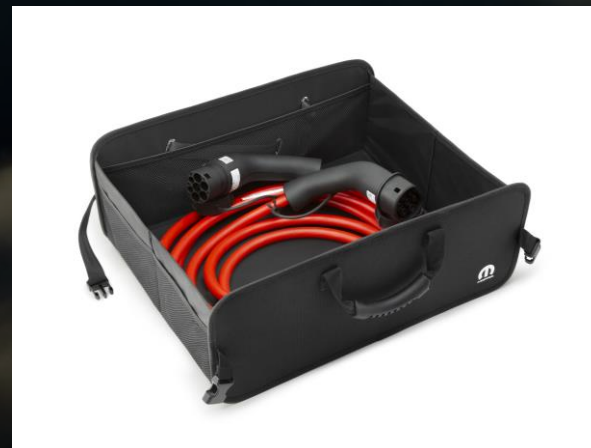

E-MOBILITY

ELECTRICAL ACCESSORIES

9 8 4 1 2 1 3 4 8 0

BAG FOR CABLE (Mode 2 or Mode 3)

Universal for max 7 m cable

9 8 5 7 1 3 4 3 8 0

BOX FOR CABLE (Mode 2 or Mode 3)

MOPAR brand; Universal, foldable, up to 2 Cables